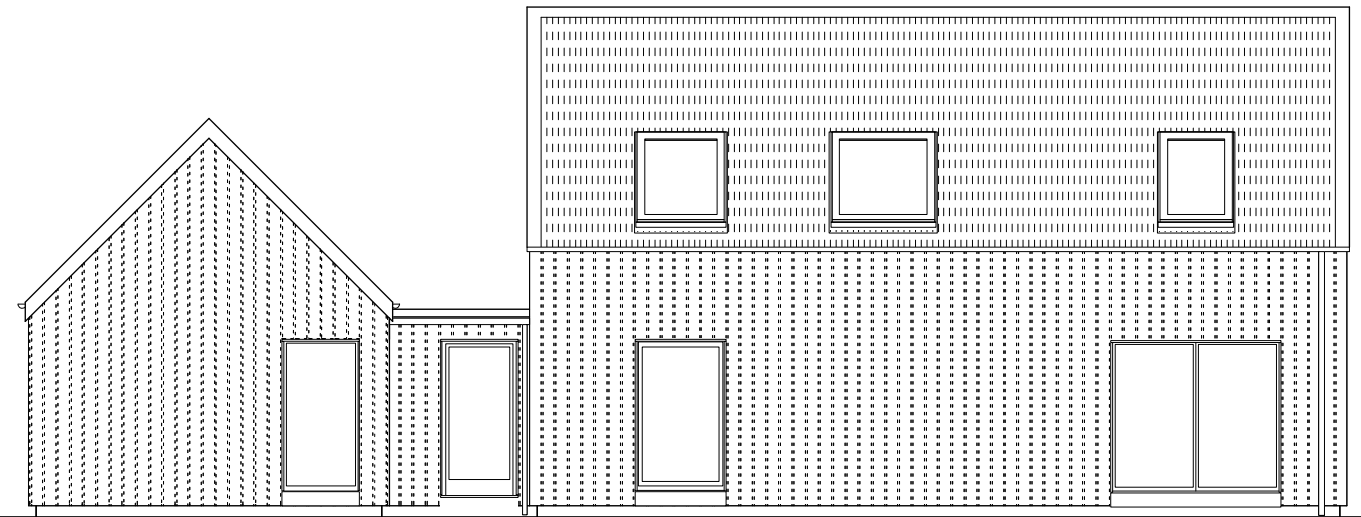

Elevation a

Elevation c

Elevation d

Elevation b

R4

Enhanced Specification

Elevations

R.HOUSE

The Green, Portree, Isle of Skye, IV51 9BT
tel 01478 612 899 studio@ruralhouse.co.uk