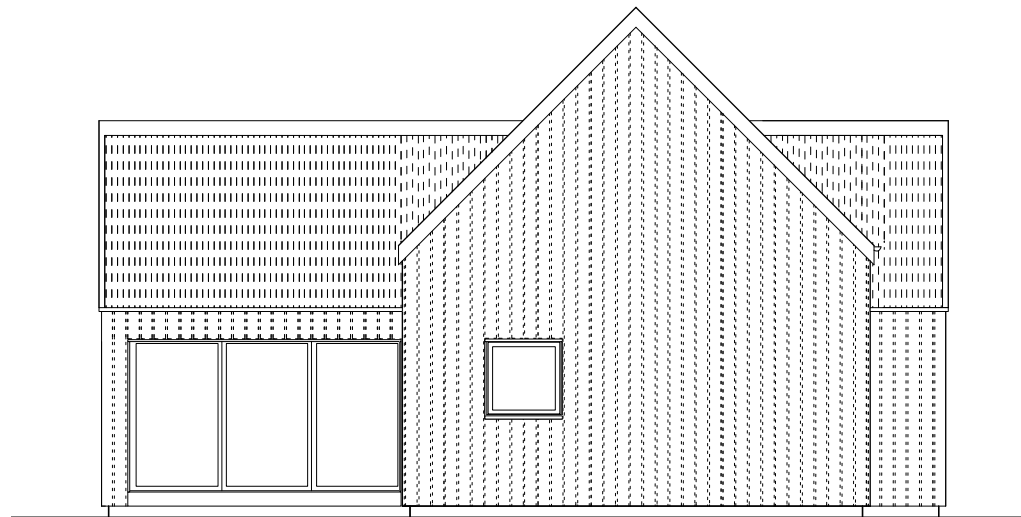

Elevation a

Elevation c

Elevation d

Elevation b

R4

Enhanced Specification

Elevations

R.HOUSE

The Green, Portree, Isle of Skye, IV51 9BT
tel 01478 612 899 studio@ruralhouse.co.uk